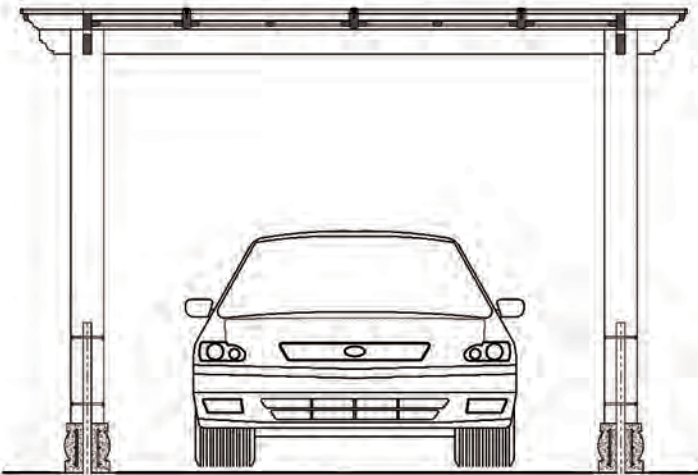

Mandala Eco Homes.com presents:

Solar Carport by Mandala

Solar Carport
by Mandala Eco Homes.com
(808) 579-9099