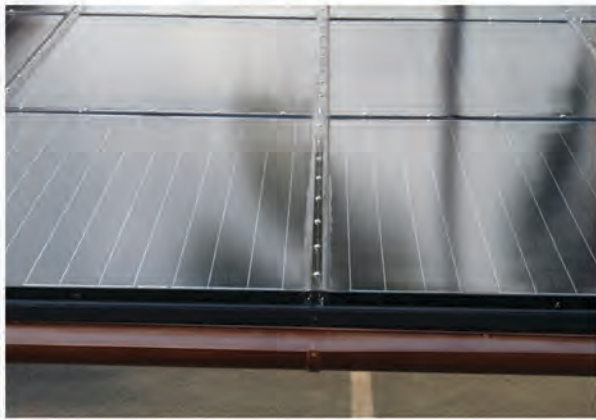

# Solar Carport by Mandala

Roof: solar collector Ceiling: bamboo mat

### The Mandala Solar Carport qualifies for the Solar Tax Rebate!

This is because the roof is the actual solar collector with waterproofing between the panels. The Solar Carport is actually just an elevated mounting platform for the PV units as there is no sub-roof. Elevated PV mounting platforms qualify for solar tax credits.

### Strong, durable and termite treated.

We build from coconut palm hardwood that has the strength of oak hardwood. Every piece of wood has been pressure treated with non-toxic borates against termites, mold, mildew and dry rot. The pillars are 8-inch diameter solid coconut palm trunk.

### Hurricane Strong. Marble foundation stones.

Our marble foundation stones have built in hurricane straps. Headers notch through the pillars with mortise and tenon joints. Rafters are connected with deep lag bolts. Optional carved diagonal braces add additional sheer strength. Engineer for strength.